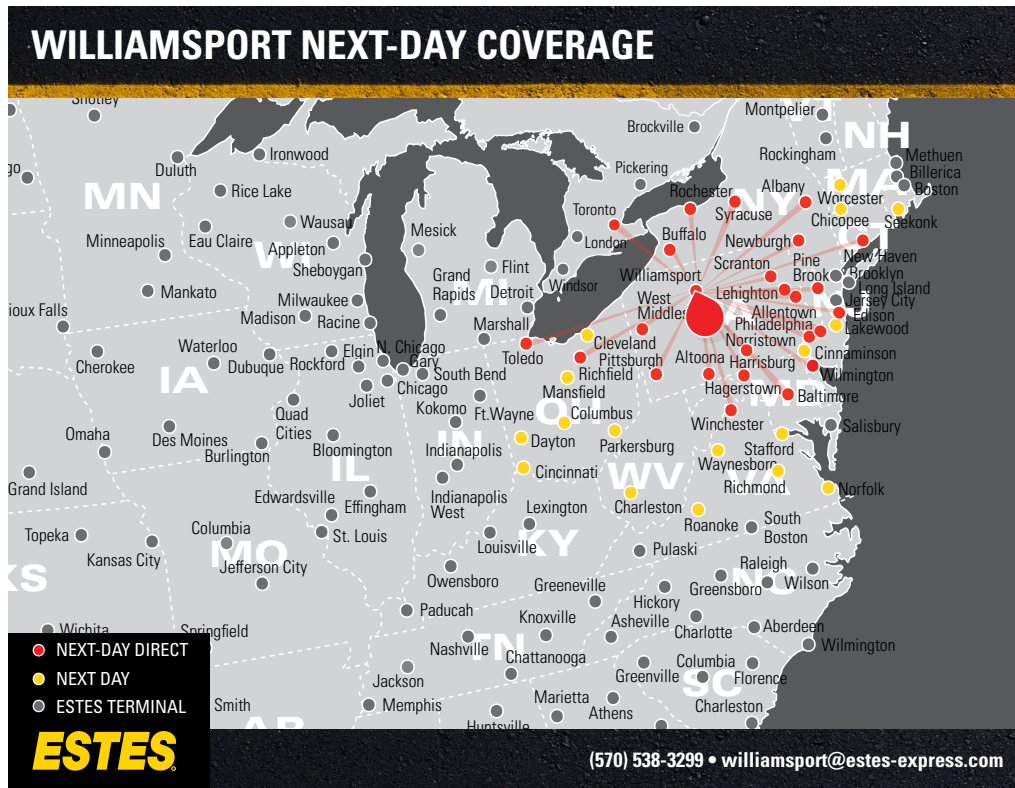

SHORT-HAUL FREIGHT SHIPPING

Williamsport, PA

As one of our 26 hub terminals, Estes' [Williamsport facility](#) serves as a central node in our transportation network. With its 39 doors and advanced sorting and routing technology, the Williamsport hub processes shipments from multiple origins, then redistributes them for direct runs to and from major cities like Philadelphia, Pittsburgh, Baltimore, New Haven, Toronto, and more!

Ready to make a [short-haul](#) shipment? Whether you're shipping out of our Williamsport terminal, or to or from any of its direct points, you'll enjoy:

- » Direct lanes that run every night like clockwork
- » Reduced freight handling and superior reliability
- » Dependable transit times for additional peace of mind